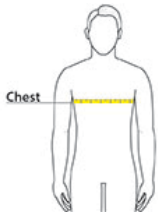

Sketches

front

back

SPEC SHEET + MEASUREMENTS

Sport-Tek[®] Youth Posi-UV[®] Pro Long Sleeve Tee.
YST420LS

PRODUCT MEASUREMENTS

	XS	S	M	L	XL
Body Length at Back	18 3/4	20 3/4	22 3/4	24 3/4	26 3/4
Chest	13 1/2	15	16 1/2	17 1/2	19
Sleeve Length	22	25	27 1/2	30	33

Body Length at Back: Measured from high point shoulder to finished hem at back.

Chest: Measured across the chest one inch below armhole when laid flat.

Sleeve Length: Start at center of neck and measure down shoulder, down sleeve to hem.

SIZE CHARTS

	XS	S	M	L	XL
Size	4/5	6/8	10/12	14/16	18/20
Chest	22-24	25-27	28-30	30-32	32-34

SPEC SHEET + MEASUREMENTS

Sport-Tek® Youth Posi-UV® Pro Long Sleeve Tee.
YST420LS

HOW TO MEASURE

CHEST
Measure under the arm and around the fullest part of the chest with arms down, keeping tape horizontal.